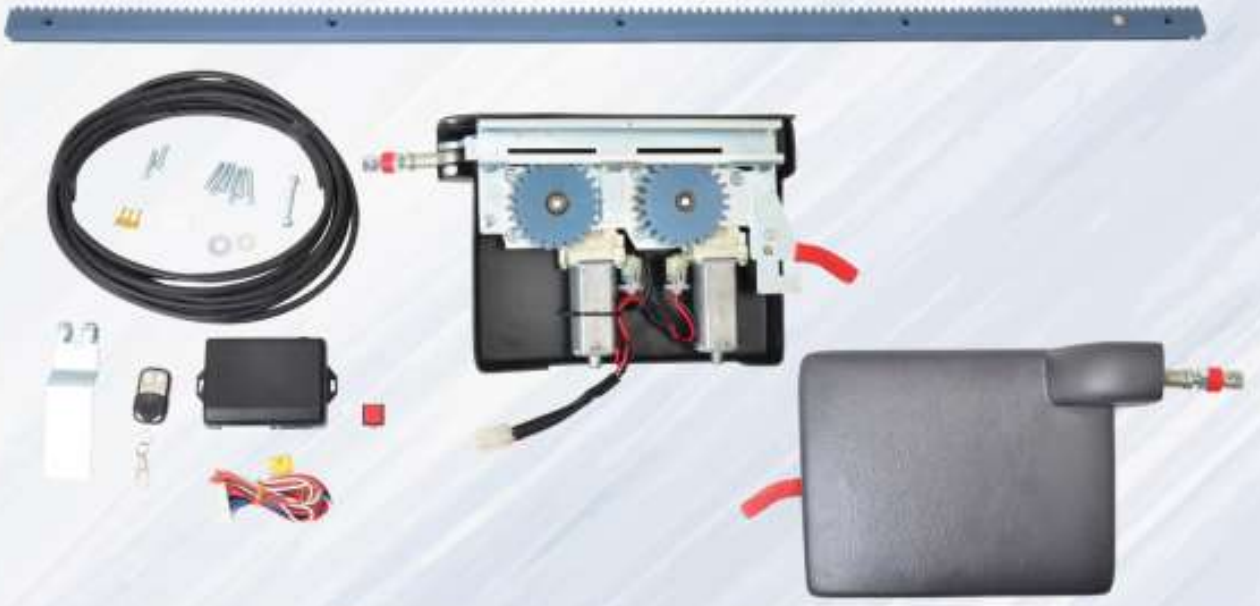

Çift Bosch Motor Elektrikli Sürgülü Kapı Sistemi / Dual Bosh Engine Sliding Door System